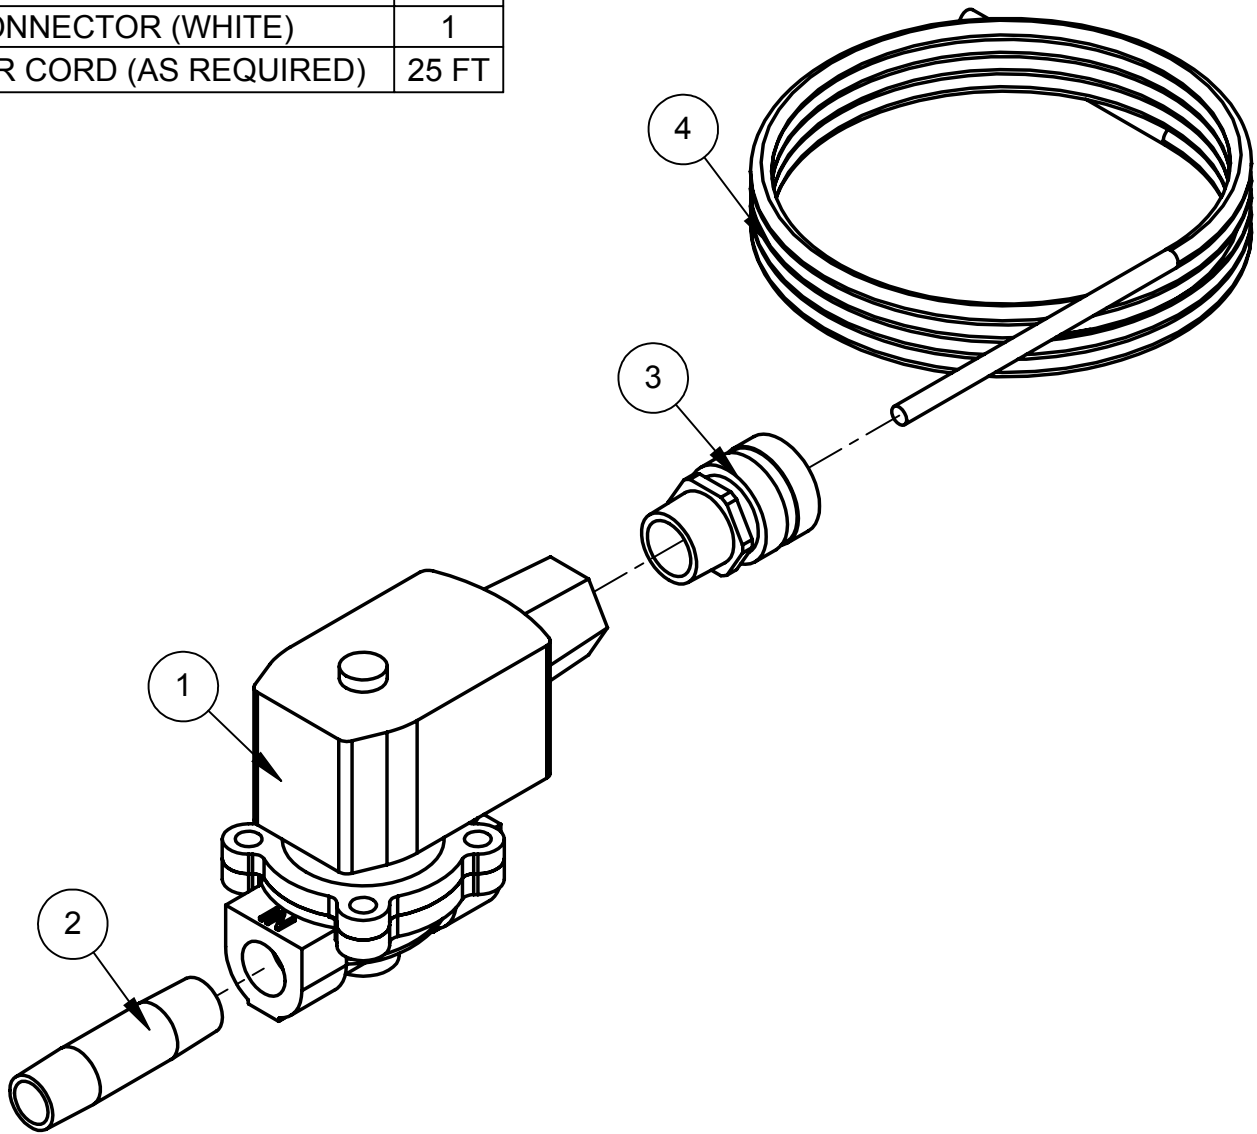

ITEM NO.	PART NUMBER	TITLE	QTY.
1	P001361	3/8"NPT 2-WAY SOL. VALVE - 24-99VDC	1
2	20690901	3/8" NPT X 2-1/2" SS PIPE NIPPLE	1
3	42150	CORD CONNECTOR (WHITE)	1
4	42911	2 CONDUCTOR CORD (AS REQUIRED)	25 FT

REVISIONS

REQ'D / UNIT VARIES
AWDS AIR TRANSFER PUMPS

ASSUMED SYMMETRY OF PARTS IS USED, UNLESS OTHERWISE DIMENSIONED		MFG. APPROVAL X	DATE X	DRAWN BY GAR	DATE 10/01/07	 www.gustafson.com
1 PLACE (X) ±.060" TOLERANCES- 2 PLACE (XX) ±.015" UNLESS OTHERWISE NOTED 3 PLACE (XXX) ±.005" FRACTIONS ±1/32" 4 PLACE (XXXX) ±.0005" ANGLES ±1/2°		SCALE 1:2	REDRAWN BY -	CHECKED BY GAR	DATE 10/01/07	
THIS DRAWING IS BAYER CROPSCIENCE PROPERTY FOR USE WITH GUSTAFSON EQUIPMENT ONLY. ALL DESIGN AND INVENTION RIGHTS				TITLE AIR SHUT-OFF KIT - 24VDC		PART NUMBER A409250A
						REVISION -